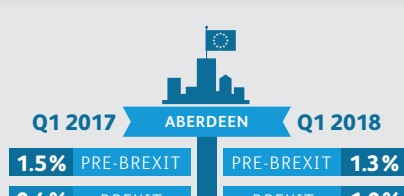

Key

- = 19 cities voted to leave the EU
- = 19 cities voted to remain in the EU

Aberdeen